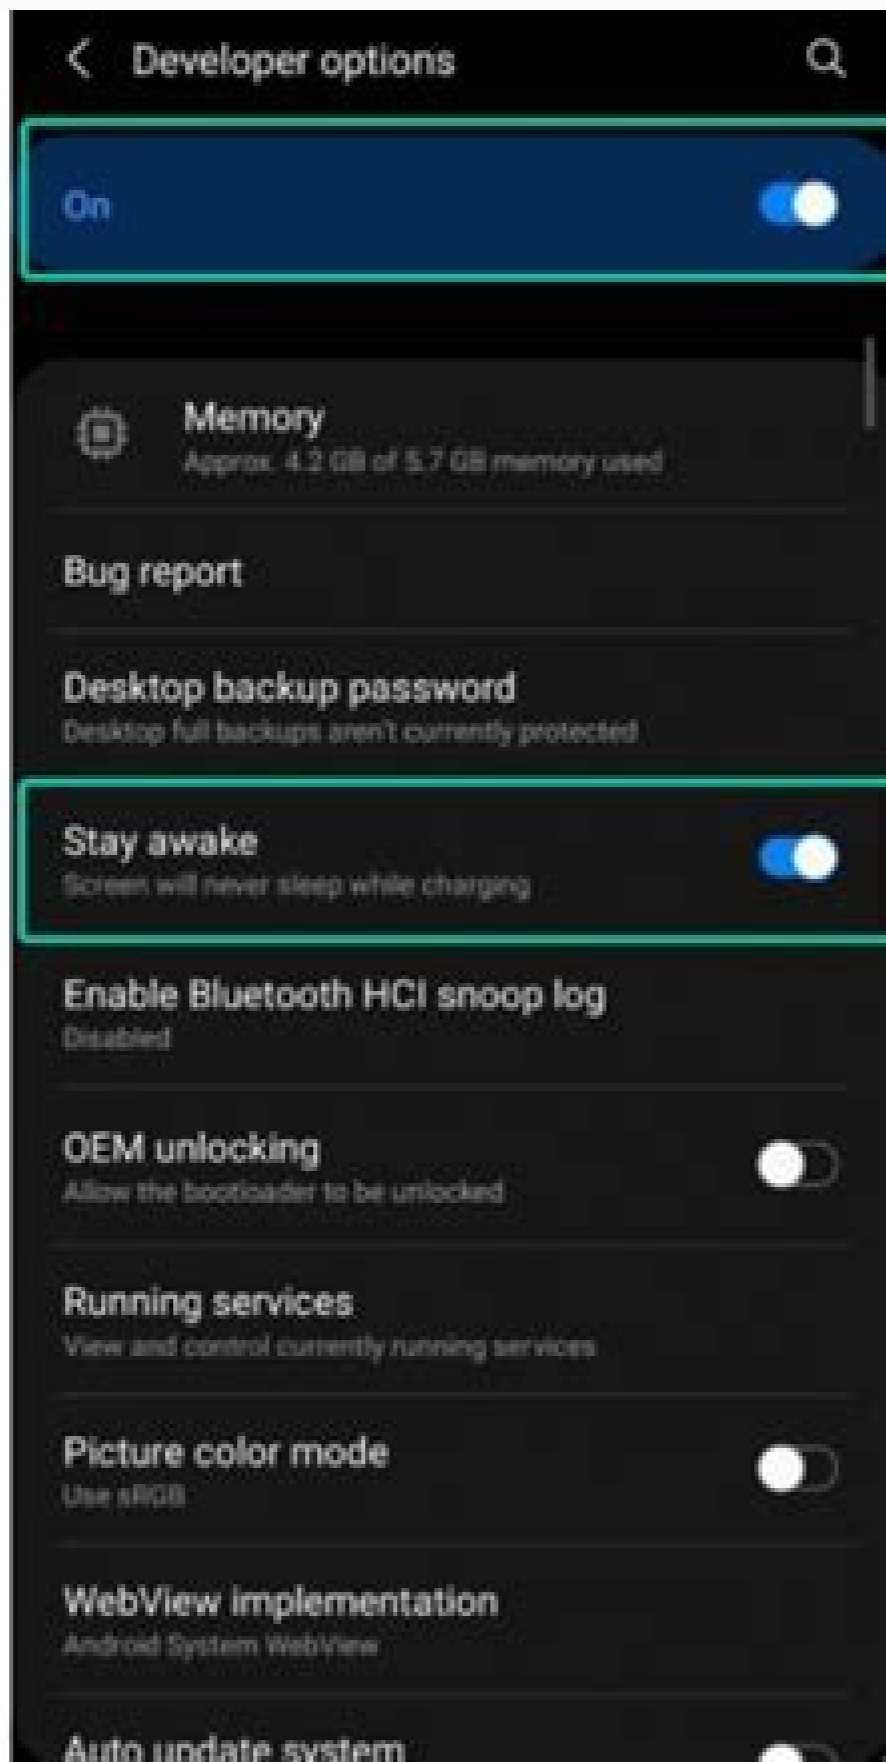

How to get developer mode on your android. How to get out of developer mode on android. How to get developer option on android. How to get into developer mode on android. How to go into developer mode on android. How to turn on developer mode on android. How to get developer mode. How to come out of developer mode in android.