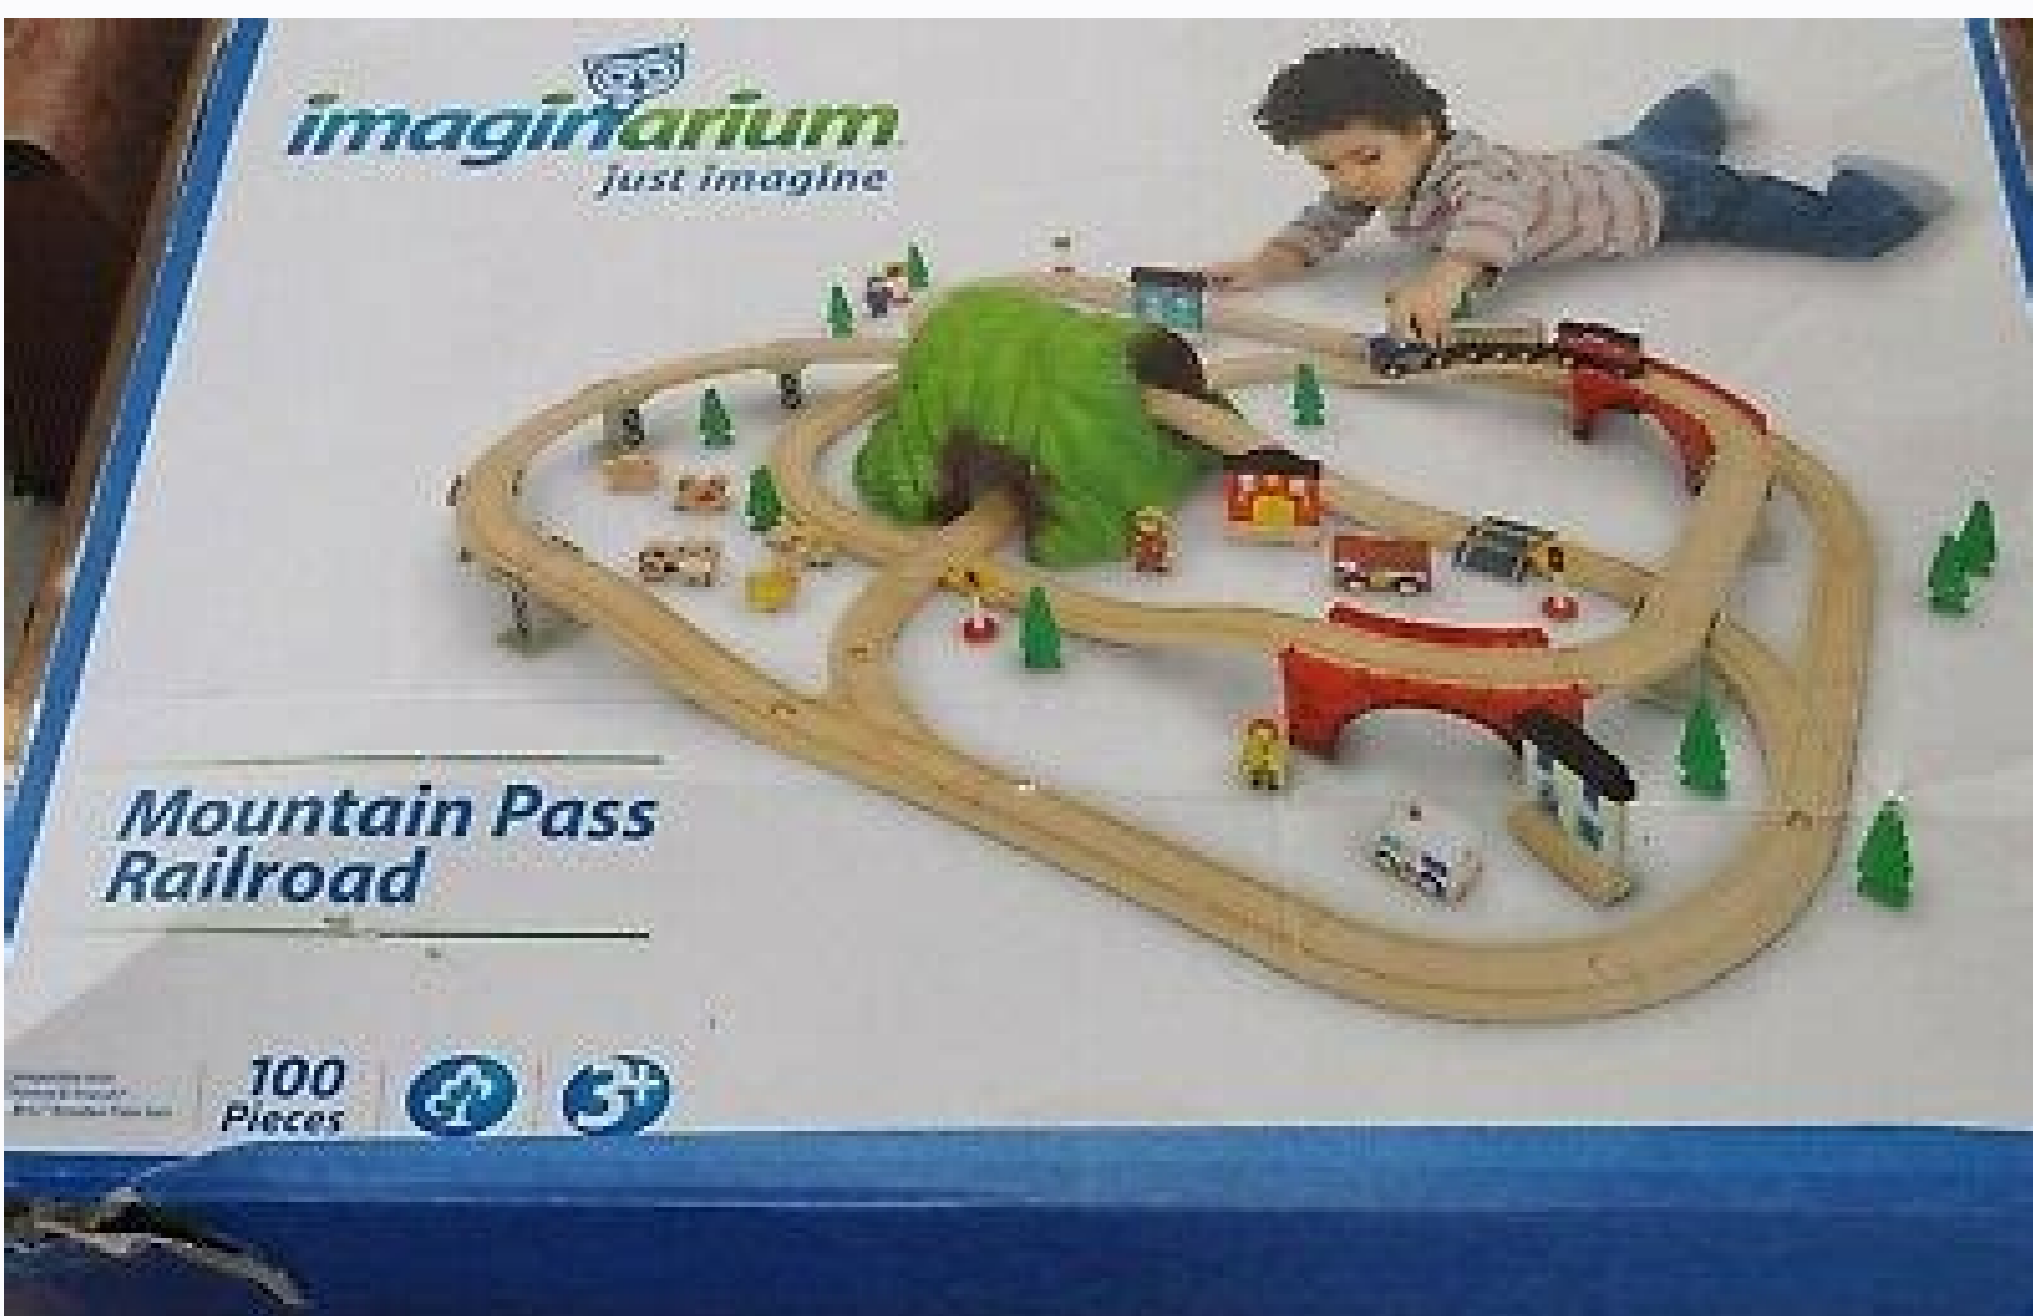

Imaginarium mountain rock train tabl

Imaginarium mountain rock train table set instructions. Imaginarium mountain rock train table replacement parts. Imaginarium mountain rock train table assembly. Imaginarium mountain rock train table. Imaginarium mountain rock train table dimensions. Imaginarium mountain rock train table instructions. Imaginarium mountain rock train table set up. Imaginarium mountain rock train table instructions pdf.