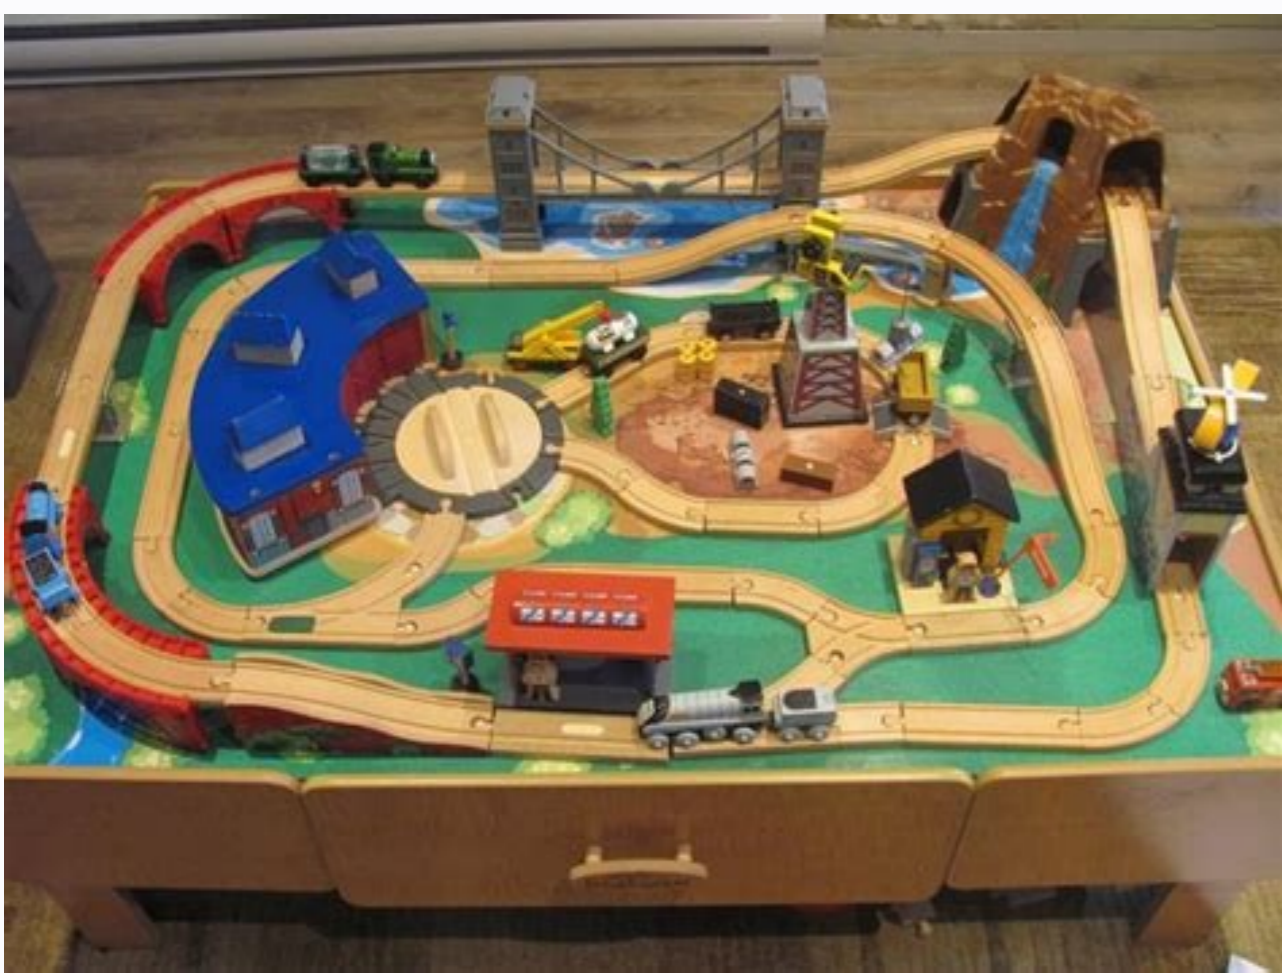

Imaginarium mountain rock train tabl

Imaginarium mountain rock train table set instructions. Imaginarium mountain rock train table replacement parts. Imaginarium mountain rock train table assembly. Imaginarium mountain rock train table. Imaginarium mountain rock train table dimensions. Imaginarium mountain rock train table instructions. Imaginarium mountain rock train table set up. Imaginarium mountain rock train table instructions pdf.